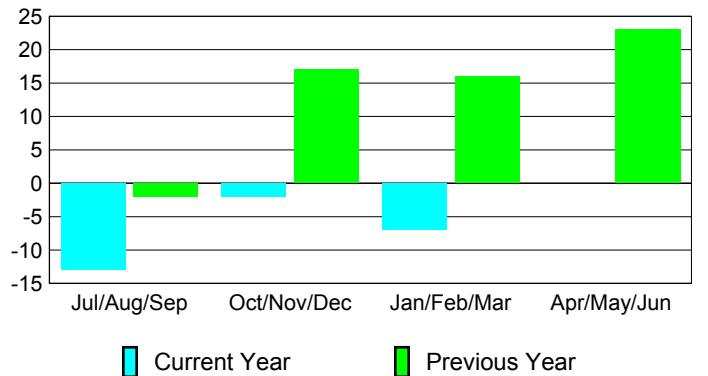

Comparison of Membership Gain/Loss

Current Year Compared to the Previous Year