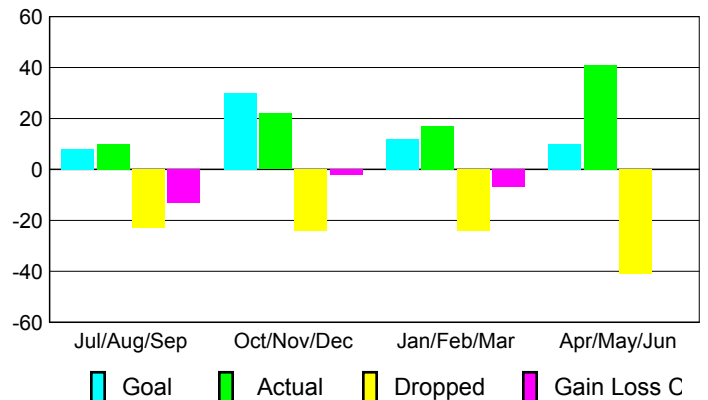

## CLUBS

**Club Results**  
2009-2010

**Clubs**  
2008-2009

Month	New Club Goal	Actual New Clubs	Actual Dropped Clubs	Gain/Loss of Clubs	Gain/Loss of Clubs
Jul/Aug/Sep	0	0	0	0	0
Oct/Nov/Dec	1	0	0	0	1
Jan/Feb/Mar	0	0	0	0	0
Apr/May/June	0	0	-1	-1	0
<b>Totals</b>	<b>1</b>	<b>0</b>	<b>-1</b>	<b>-1</b>	<b>1</b>

### Club Results 2009-2010

Goal, New, Dropped, Gain/Loss

## MEMBERSHIP

**Membership Results**  
2009-2010

**Membership**  
2008-2009

Month	Net Memb Goal	Actual New Memb	Actual Dropped Memb	Gain/Loss of Memb	Gain/Loss of Memb
Jul/Aug/Sep	8	10	-23	-13	-2
Oct/Nov/Dec	30	22	-24	-2	17
Jan/Feb/Mar	12	17	-24	-7	16
Apr/May/June	10	41	-41	0	23
<b>Totals</b>	<b>60</b>	<b>90</b>	<b>-112</b>	<b>-22</b>	<b>54</b>

### Membership Results 2009-2010

Goal, New, Dropped, Gain/Loss