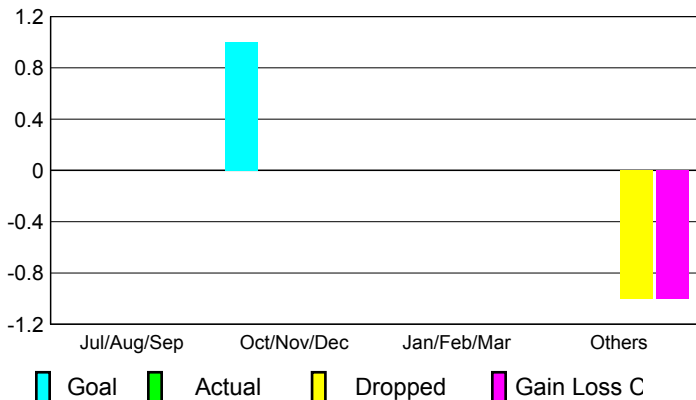

## CLUBS

**Club Results**  
2009-2010

**Clubs**  
2008-2009

Month	New Club Goal	Actual New Clubs	Actual Dropped Clubs	Gain/Loss of Clubs	Gain/Loss of Clubs
Jul/Aug/Sep	0	0	0	0	0
Oct/Nov/Dec	1	0	0	0	1
Jan/Feb/Mar	0	0	0	0	0
Apr/May/June	0	0	-1	-1	0
<b>Totals</b>	<b>1</b>	<b>0</b>	<b>-1</b>	<b>-1</b>	<b>1</b>

### Club Results 2009-2010

Goal, New, Dropped, Gain/Loss